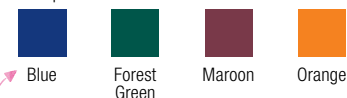

A HAPPY
\$7

- Choose one color for "Hello" and one color for "Happy"
- Available only in fonts and text shown

B REMEMBER TO SMILE
\$7

- Choose one color for "Remember to" and one color for "Smile"
- Available only in fonts and text shown

C SUNSHINE
\$7

- Choose one color for "You are my" and one color for "Sunshine"
- Available only in fonts and text shown

D AMPERSAND
\$10

- Choose one color for text and one color for Ampersand
- Available only in Font 1
- Two lines of text required, up to 16 characters per line
- Ampersand will be in textured stitch

E LOVE
\$10 WITH TEXT/\$7 WITHOUT

- Choose one color for text and heart, one color for "LOVE"
- Available only in Font 1
- One line of text, up to 16 characters
- "LOVE" will be in textured stitch

Only available on pillows

F HOME

- Personalization included in pillow price
- Choose one color for Line 1 and 2, 20 character limit, upper and lowercase, numbers and special characters
- Choose one color for a U.S. state or for Canada, and enter on order form as Line 3
- Available only in font shown
- If one line of text is ordered, it will appear on Line 2
- New print colors available: