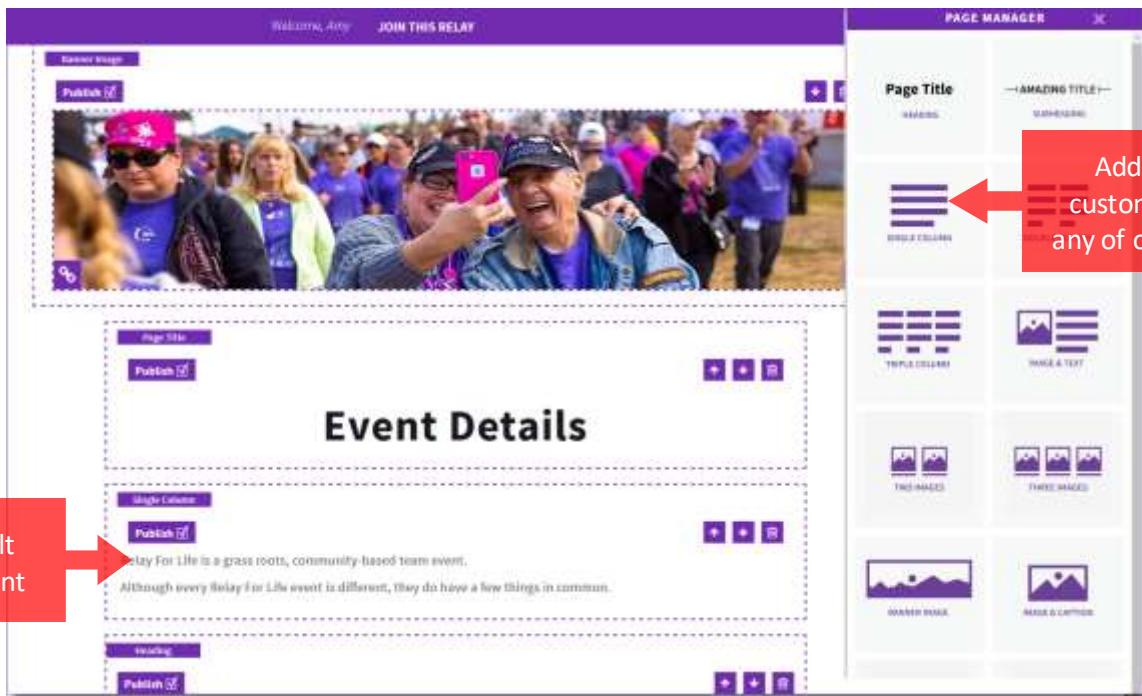

Customize Your Page

Add new sections from the template library to build your perfect page

Publish each section

Select a template to add to your page

Sort and delete your sections

Edit Event Details Page

Click More Details to edit your page

Edit default page content

Add additional customization with any of our templates!

Edit Local Sponsors Page

Click Become a Sponsor to edit your page

A screenshot of a WYSIWYG editor interface. The main content area shows a "Become a Sponsor" page with sections for "Banner Image", "Page Title", "Single Column" (with text), "Heading", "Our Sponsors", and a "Sponsor Grid" with logos and an "ADD NEW SPONSOR" button. A "PAGE MANAGER" sidebar on the right offers various templates for Page Title, Single Column, Double Column, Triple Column, Two Images, Three Images, Banner Image, Image & Caption, and Button Text. Red callout boxes provide instructions: "Edit default page content" points to the main editor area, "Add additional customization with any of our templates!" points to the Page Manager sidebar, and "Display sponsor grid, or recognize sponsors however you wish!" points to the sponsor grid in the main editor.

Edit default page content

Add additional customization with any of our templates!

Display sponsor grid, or recognize sponsors however you wish!

*Suggested Image Sizes for Image Templates:

Image & Text: 250x250 px
Image & Caption: 800x400 px
Banner Image: 1440x350 px