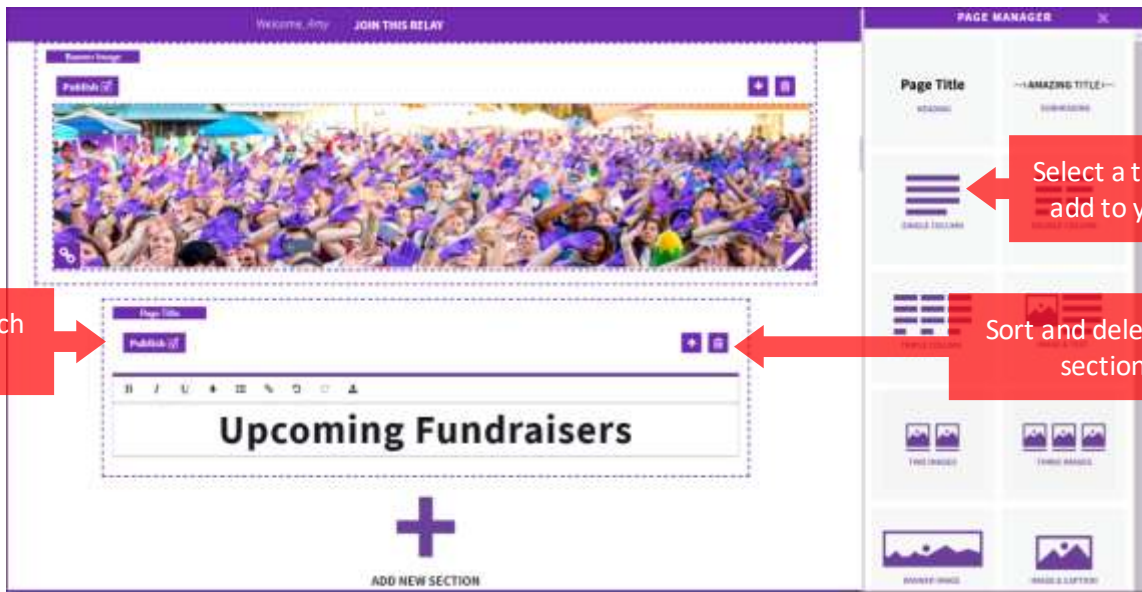

Manage Your Custom Pages

Publish your page to add it to the More Info section

Click the page name to edit your page

Import custom pages from last year

Delete your pages

Create a custom page by giving it a name and SAVE

Customize Your Page

Add new sections from the template library to build your perfect page

Publish each section

Select a template to add to your page

Sort and delete your sections

Edit Event Details Page

Click More Details to edit your page

Edit default page content

Add additional customization with any of our templates!

Display sponsor grid, or recognize sponsors however you wish!

*Suggested Image Sizes for Image Templates:

Image & Text: 250x250 px
Image & Caption: 800x400 px
Banner Image: 1440x350 px