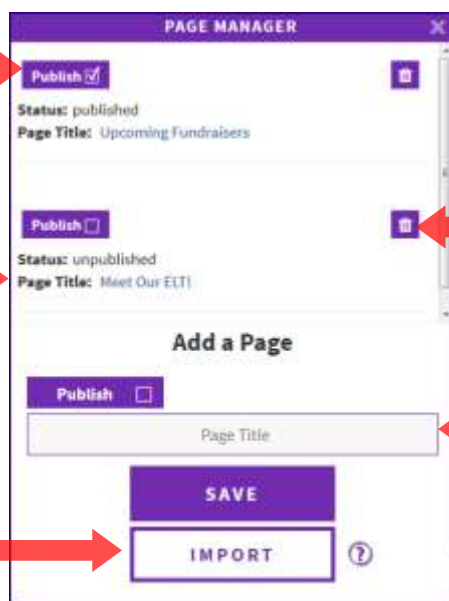

| Edit & Create Content Pages |

Using the Edit Tool

1. Click the pencil icon  to open your website for editing!
2. Save  your changes often
3. Click the X  to close out and automatically refresh your page
4. Click the page icon  to open the Page Manager

Manage Your Custom Pages

Publish your page to add it to the More Info section

Click the page name to edit your page

Import custom pages from last year

Delete your pages

Create a custom page by giving it a name and SAVE

Customize Your Page

Add new sections from the template library to build your perfect page

Publish each section

Select a template to add to your page

Sort and delete your sections

Edit Event Details Page

Click More Details to edit your page

Edit default page content

Add additional customization with any of our templates!

Display sponsor grid, or recognize sponsors however you wish!

*Suggested Image Sizes for Image Templates:

Image & Text: 250x250 px
Image & Caption: 800x400 px
Banner Image: 1440x350 px