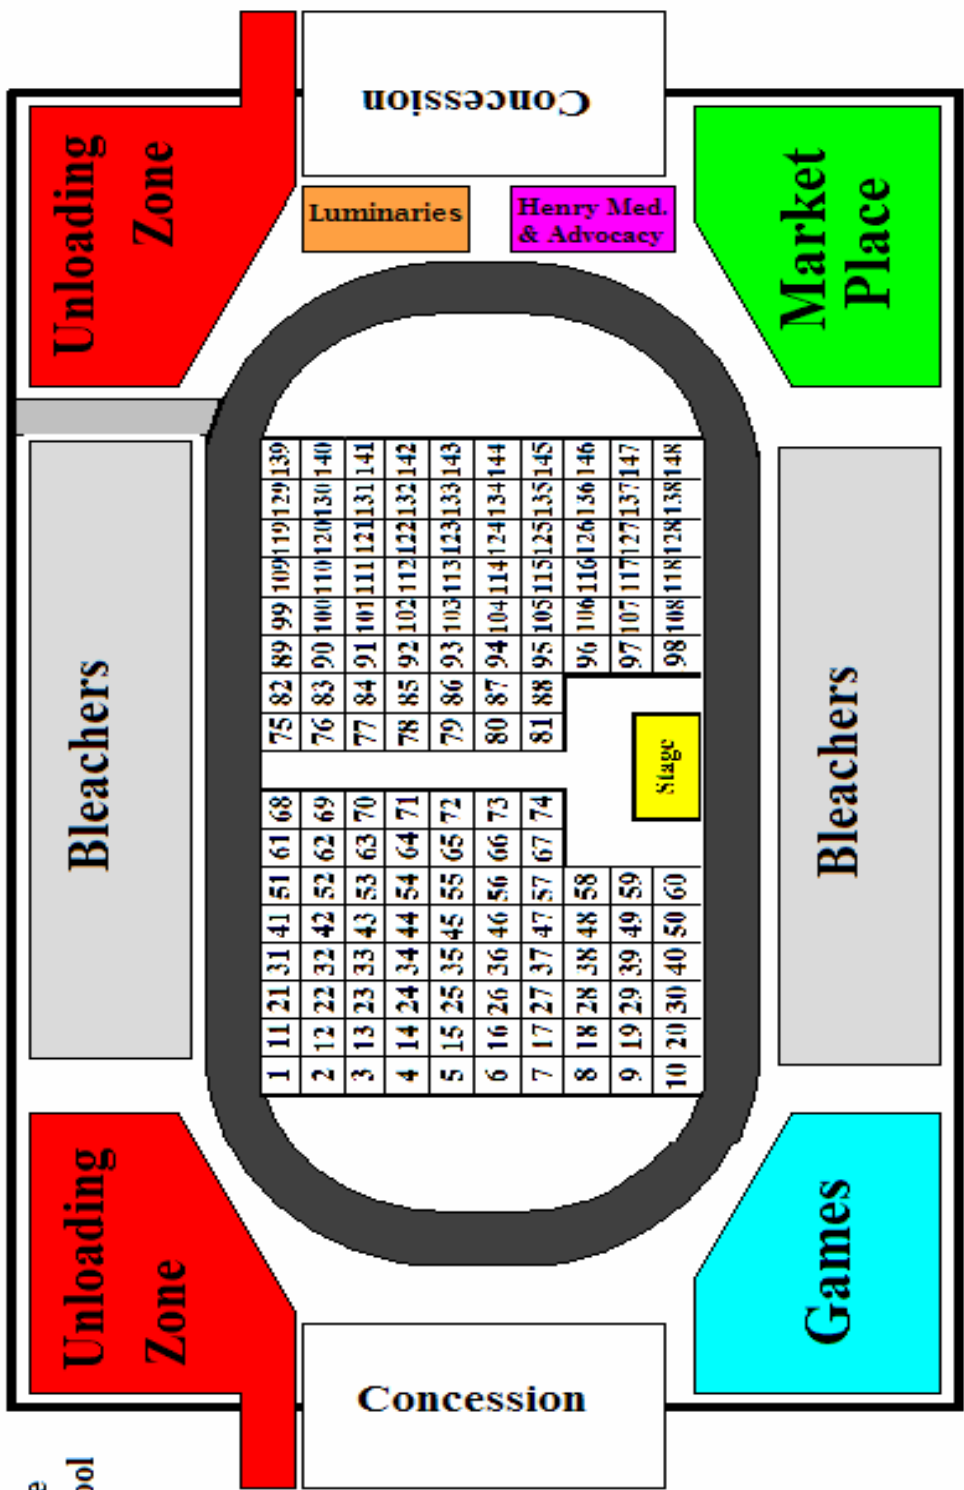

CAMPSITE #	TEAM NAME	CAMPSITE #	TEAM NAME
132	Life Savers	146	Sisterchicks
99	Locust Grove Wildcats	28	Smith-Barnes Elementary
79	Luella Elementary	128	Souls In Step
24	Luella High School	88	South Point Church
137, 138	Luella Middle School	51, 42	SPC Friends
54	Make a change	147, 148	Stockbridge Elementary School
143	McDonough Elementary School	55	Stockbridge High Tiger Team
61	McDonough Presbyterian Youth Team	19	Stockbridge Middle School
131	Medical Mafia	103, 113	Strong Rock Christian School
102	Mobley for Chairman	69	tailgaters - McDonough Presbyterian Church
97, 107	**Moye's Pharmacy Inc**	46	Team Dee
63	Mt Zion Baptist Church	5	Team Janice
73	Mt. Carmel Beta Club	9, 10	Team Ola Elementary
74	Mt. Carmel Elem. - Parent Team	47, 48, 57	Team Steele/Khair
67	Mt. Carmel Elem. Faculty/Staff	116, 117	the fighting family
17	Naifa-Southern Crescent	End Zone High School	The First State Bank
144, 145	New Hope Elementary	15	The Pack Attack
130	Oakland Baptist Church	1	Timber Ridge Elementary
140	Oakland Elementary	49, 59	Timberridge Presbyterian Church
77	Ola Middle School	72	Union Grove High School
134	Ola Mustangs	71	Union Grove Middle School
53	PartyLite Starlighters of Henry County	118	United for Life
80, 87	Pate's Creek Elementary	129, 139	Unity Grove Elementary
109	Patrick Henry	27	Victory Eagles-Victory Tabernacle Baptist Church
60	Pleasant Grove Elementary	30, 40, 50	**WAL-MART 3402**
92, 93	POPPA'S TEAM	38, 39	Walnut Creek Elementary
78, 85	Red Oak Elementary	76	Wesley Lakes Elementary School
141	Sacred Journey Hospice	56, 66	Woodland Elementary
68	Saving Grace	16	Woodland Middle School Wolfpack
26, 36	Seekers/The Seekers	**OUR PROUD SPONSORS**	

Union Grove
High School
↑

Union Grove
Middle School
↓

East Lake Rd